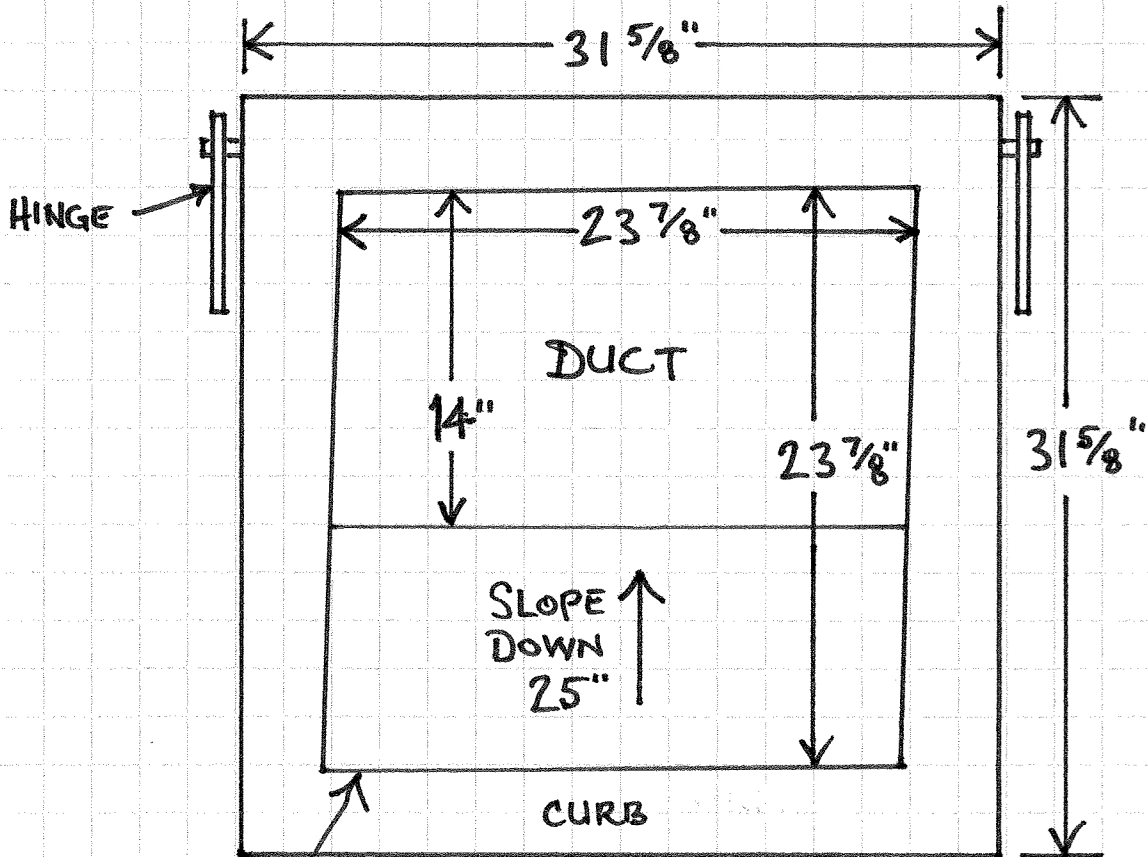

AIRE RITE

PLAN VIEW

DUCT IS APPROX.

1/4" ASKEW

CAPTIVE AIRE

NCA24HPFA

INSIDE OF FAN BASE
IS 33" x 33"